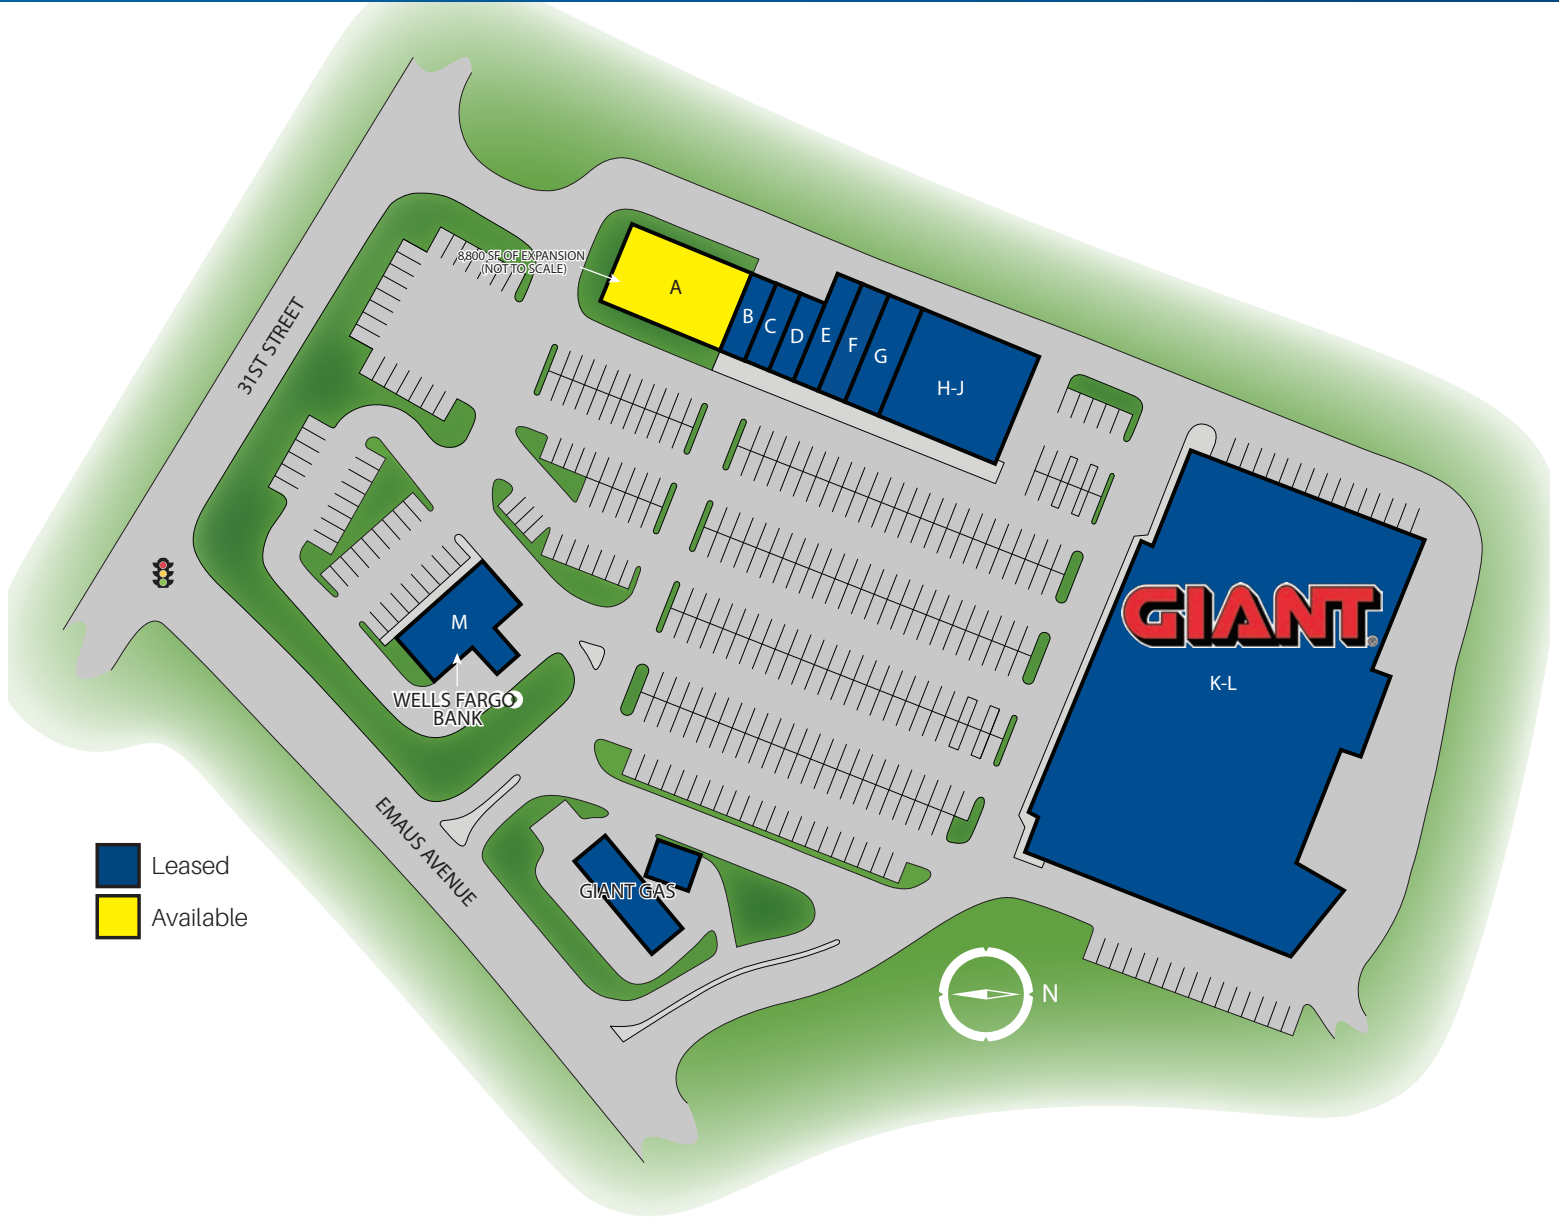

SOUTH MOUNTAIN SHOPPING CENTER

31ST Street & Emaus Avenue | Allentown, PA

SUITE	TENANT	SQ. FEET	SUITE	TENANT	SQ. FEET
A	Future Expansion (inline or pad)	-	G	China King	1,600
B	The Crust	1,400	H-J	Hallmark	5,200
C	Sun Nail Salon	1,050	K-L	Giant Food	54,187
D	The Health Spa	1,050	M	Wells Fargo Bank	2,363
E	Great Clips	1,050			
F	Ace Cleaners	1,600			
			TOTAL		71,100